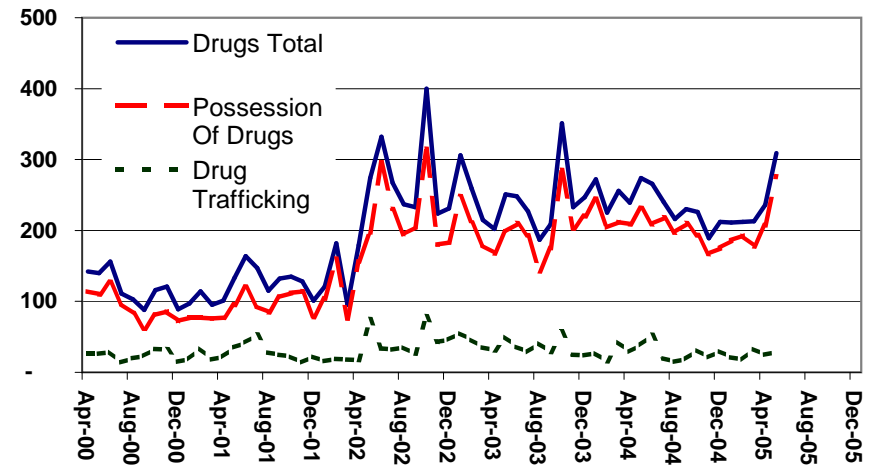

Lambeth - Total Notifiable Offences

Lambeth - Street Crime (Personal Robbery plus Snatches)

Lambeth - Violence Against the Person

Lambeth - Drug Crime

Lambeth - Sex Offences

Lambeth - Theft and Handling

Lambeth - Criminal Damage