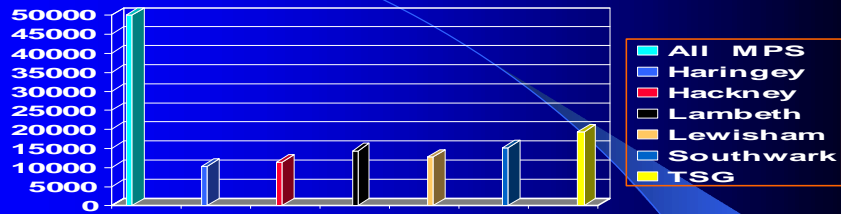

TSG Skills

- Public Order
- Taser
- Rapid Entries
- Plain clothes / Surveillance
- CBRN
- Counter Terrorism; Spartan / Legion
Firearms. Rainbow patrols.

Arrests Aug 07 – July 08

All MPS;	311,570
Haringey;	10,278
Hackney;	11,387
Lambeth;	14,391
Lewisham;	12,732
Southwark;	15,186
TSG (CO20);	19,354