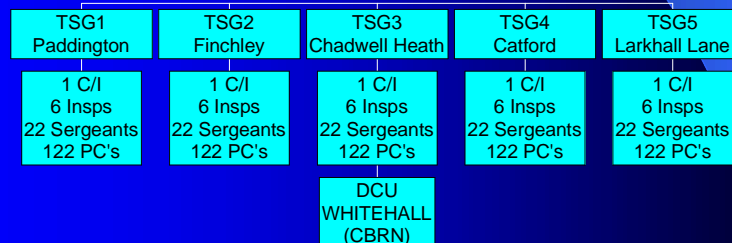

Territorial Support Group.

- Formed in 1987
- Three priority roles;
- Level 1 response to Public Order and critical incident management.
- Reducing priority crime through borough support.
- Securing the capital against terrorism.

Current TSG Structure

TSG HEADQUARTERS
CHIEF SUPERINTENDENT
SUPERINTENDENT
C/INSP